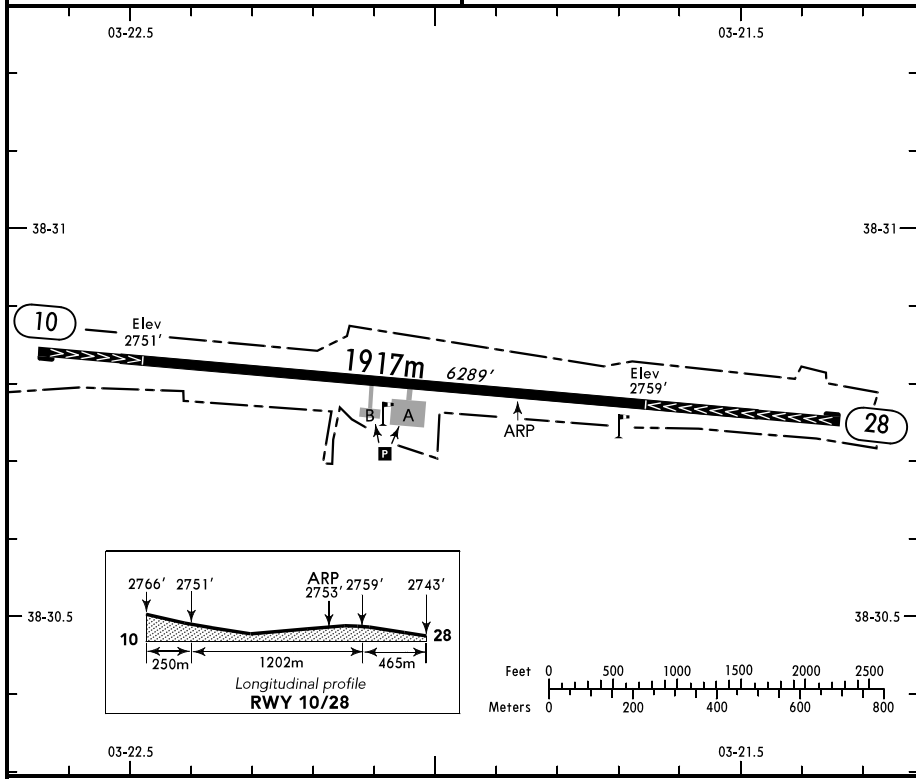

(Radio)

LA PERDIZ RADIO **118.825** (sp, en)

RWY	ILS	RWY	ILS

SCALE 1:100 000

10
5
km
38-30
03-25
03-20
03-25
03-20
03-25
03-20

8
7
6
5
4
3
2
1
NM

Altitudes in ft
Distances in NM

282° VOR/DME YES
49
115.20

037° 25
VOR/DME BLN
116.20

© 2007 AND Data Solutions S.V.
© 2007 AND Data Ireland Limited.
© 2007 AND Data Ireland Limited.
www.worldair.com All rights reserved.
Digital Geography
Europe

RWY No	Dimension (m) - Surface	TORA (m)	LDA (m)	Strength	Lights
10	1917 x 23 Asphalt	1452	1667	45t A UW	—
28		1667	1452		