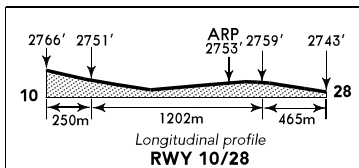

(Radio)

LA PERDIZ RADIO **118.825** (sp, en)

RWY	ILS	RWY	ILS

SCALE 1:100 000

10
5
km
38-30
03-25
03-20
03-25
03-20
03-25
03-20

8
7
6
5
4
3
2
1
NM

Altitudes in ft
Distances in NM

282° VOR/DME YES
49
115.20

037° 25
VOR/DME BLN
116.20

© 2007 AND Data Solutions S.V.
© 2007 AND Data Ireland Limited.
© 2007 AND Data Ireland Limited.
www.worldair.com All rights reserved.
Digital Geography
Europe

RWY No	Dimension (m) - Surface	TORA (m)	LDA (m)	Strength	Lights
10	1917 x 23 Asphalt	1452	1667	45t A UW	—
28		1667	1452		