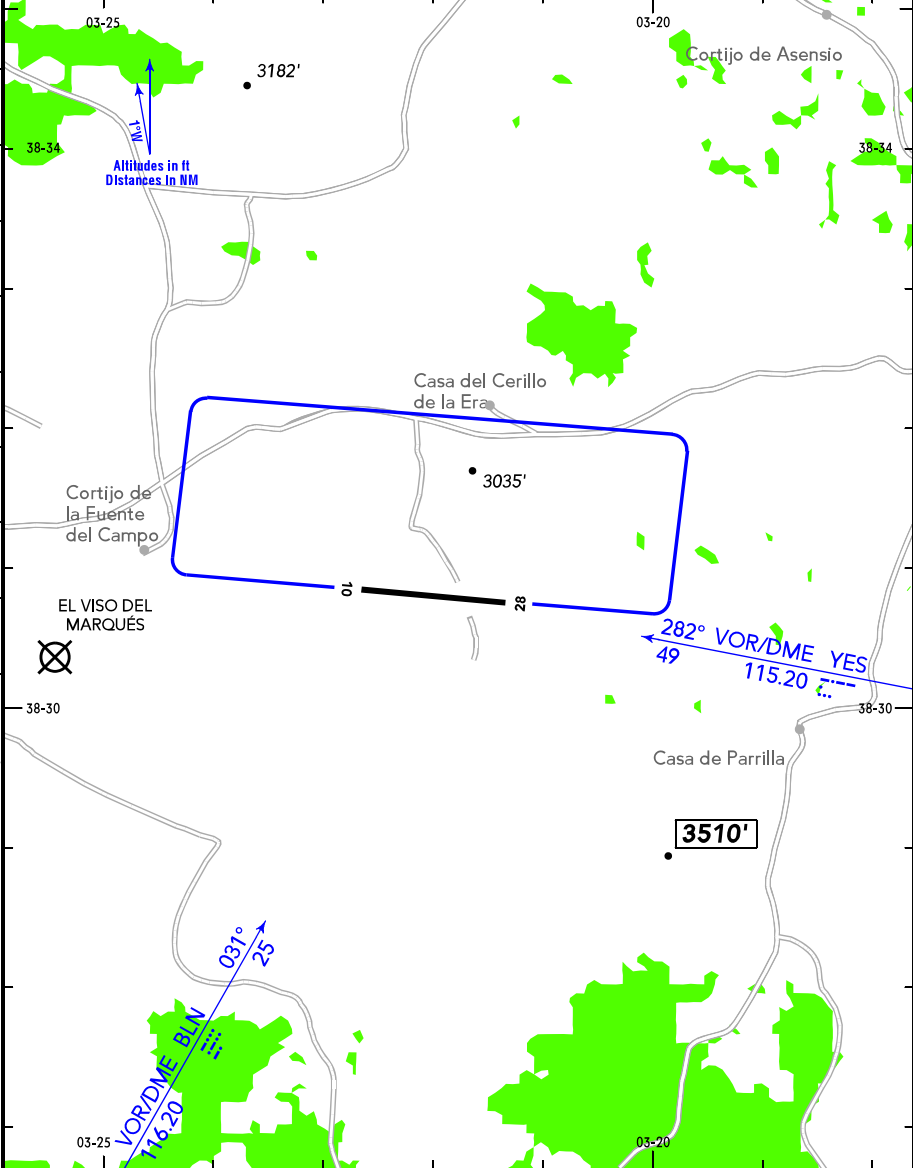

(Radio)

LA PERDIZ RADIO **118.825** (sp, en)

RWY	ILS	RWY	ILS

SCALE 1:100 000

10
5
km
38-30
03-25
03-20
03-25
03-20
03-25
03-20

8
7
6
5
4
3
2
1
NM

Altitudes in ft
Distances in NM

282° VOR/DME YES
49
115.20

037° 25
VOR/DME BLN
116.20