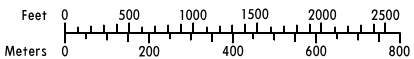

RWY No	Dimension (m) - Surface	TORA (m)	LDA (m)	Strength	Lights
10	1917 x 23 Asphalt	1452	1667	45t A UW	—
28		1667	1452